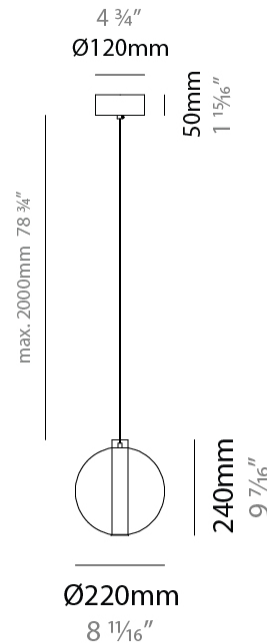

D141224-

base number   Color   Finish   Finish
Temperature   Options   Options

1. To build a product code in our configurator select the specify button on the base model # product page
2. To build a manual product code on this datasheet choose from the options listed below in blue font and add the suffix to the base model #

GENERAL

Series: Oscura Max
Subseries: Oscura Max - Monopoint
Brand: Cangini & Tucci
Division: Design
Mounting Type: Suspension
Mounting Location: Ceiling
Subcategory: Pendant

PHYSICAL

Shape: Round
Diameter (mm): 220
Diameter (in): 8 ¹¹/₁₆
Height (mm): 240
Height (in): 9 ⁷/₁₆
Max. Overall Height (mm): 2240
Max. Overall Height (in): 88 ³/₁₆
Light Distribution: Omnidirectional
Weight (kg): 0.855
Weight (lbs): 1.88
Fixture Finish: [AMB / BLK / BRZ / GLD / GRN / PNK / RGD / RUB / SKB / SMK / STE / TOB / TRA](#)
Holder Finish: CHR / WHI / BLK / BCR
Fixture Material: Glass / Metal
Cable Details: 2,000mm Transparent cable

ELECTRICAL

Lamp Type: LED (Zhaga Standard)
Input Wattage (W): 7.8
Total Output Wattage (W): 6
Dimming: Non-Dimmable
Driver Included: Yes
Driver Location: Integrated
Input Voltage (V): 120 - 277
Constant Current (MA): 500mA
Upon Request: Non-Dimming / Phase Dimming (120Vac only) / 0-10V Dimming

LED

Color Temperature (°K): [2700 / 3000](#)
Max. Delivered Lumen (lm): 866
CRI: >90 CRI

OPTICAL

RATINGS AND CERTIFICATIONS

Certified By: Certified for North American Standards
IP rating: IP20