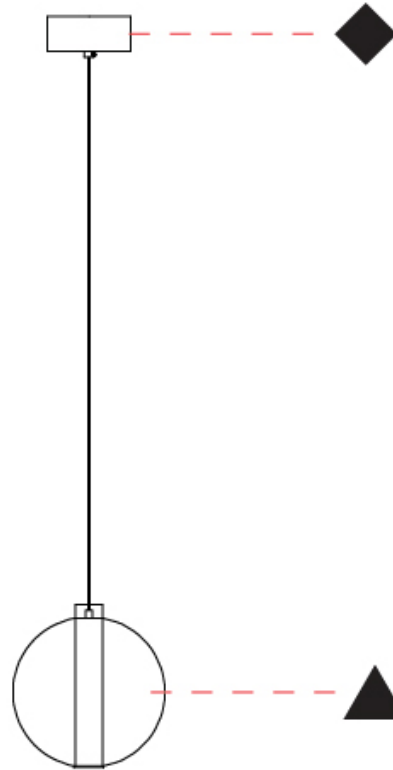

OSCURA MAX - MONOPOINT SUSPENSION

D141224-

PROJECT _____

TYPE _____

SPECIFIER _____

QUANTITY _____

DATE _____

D